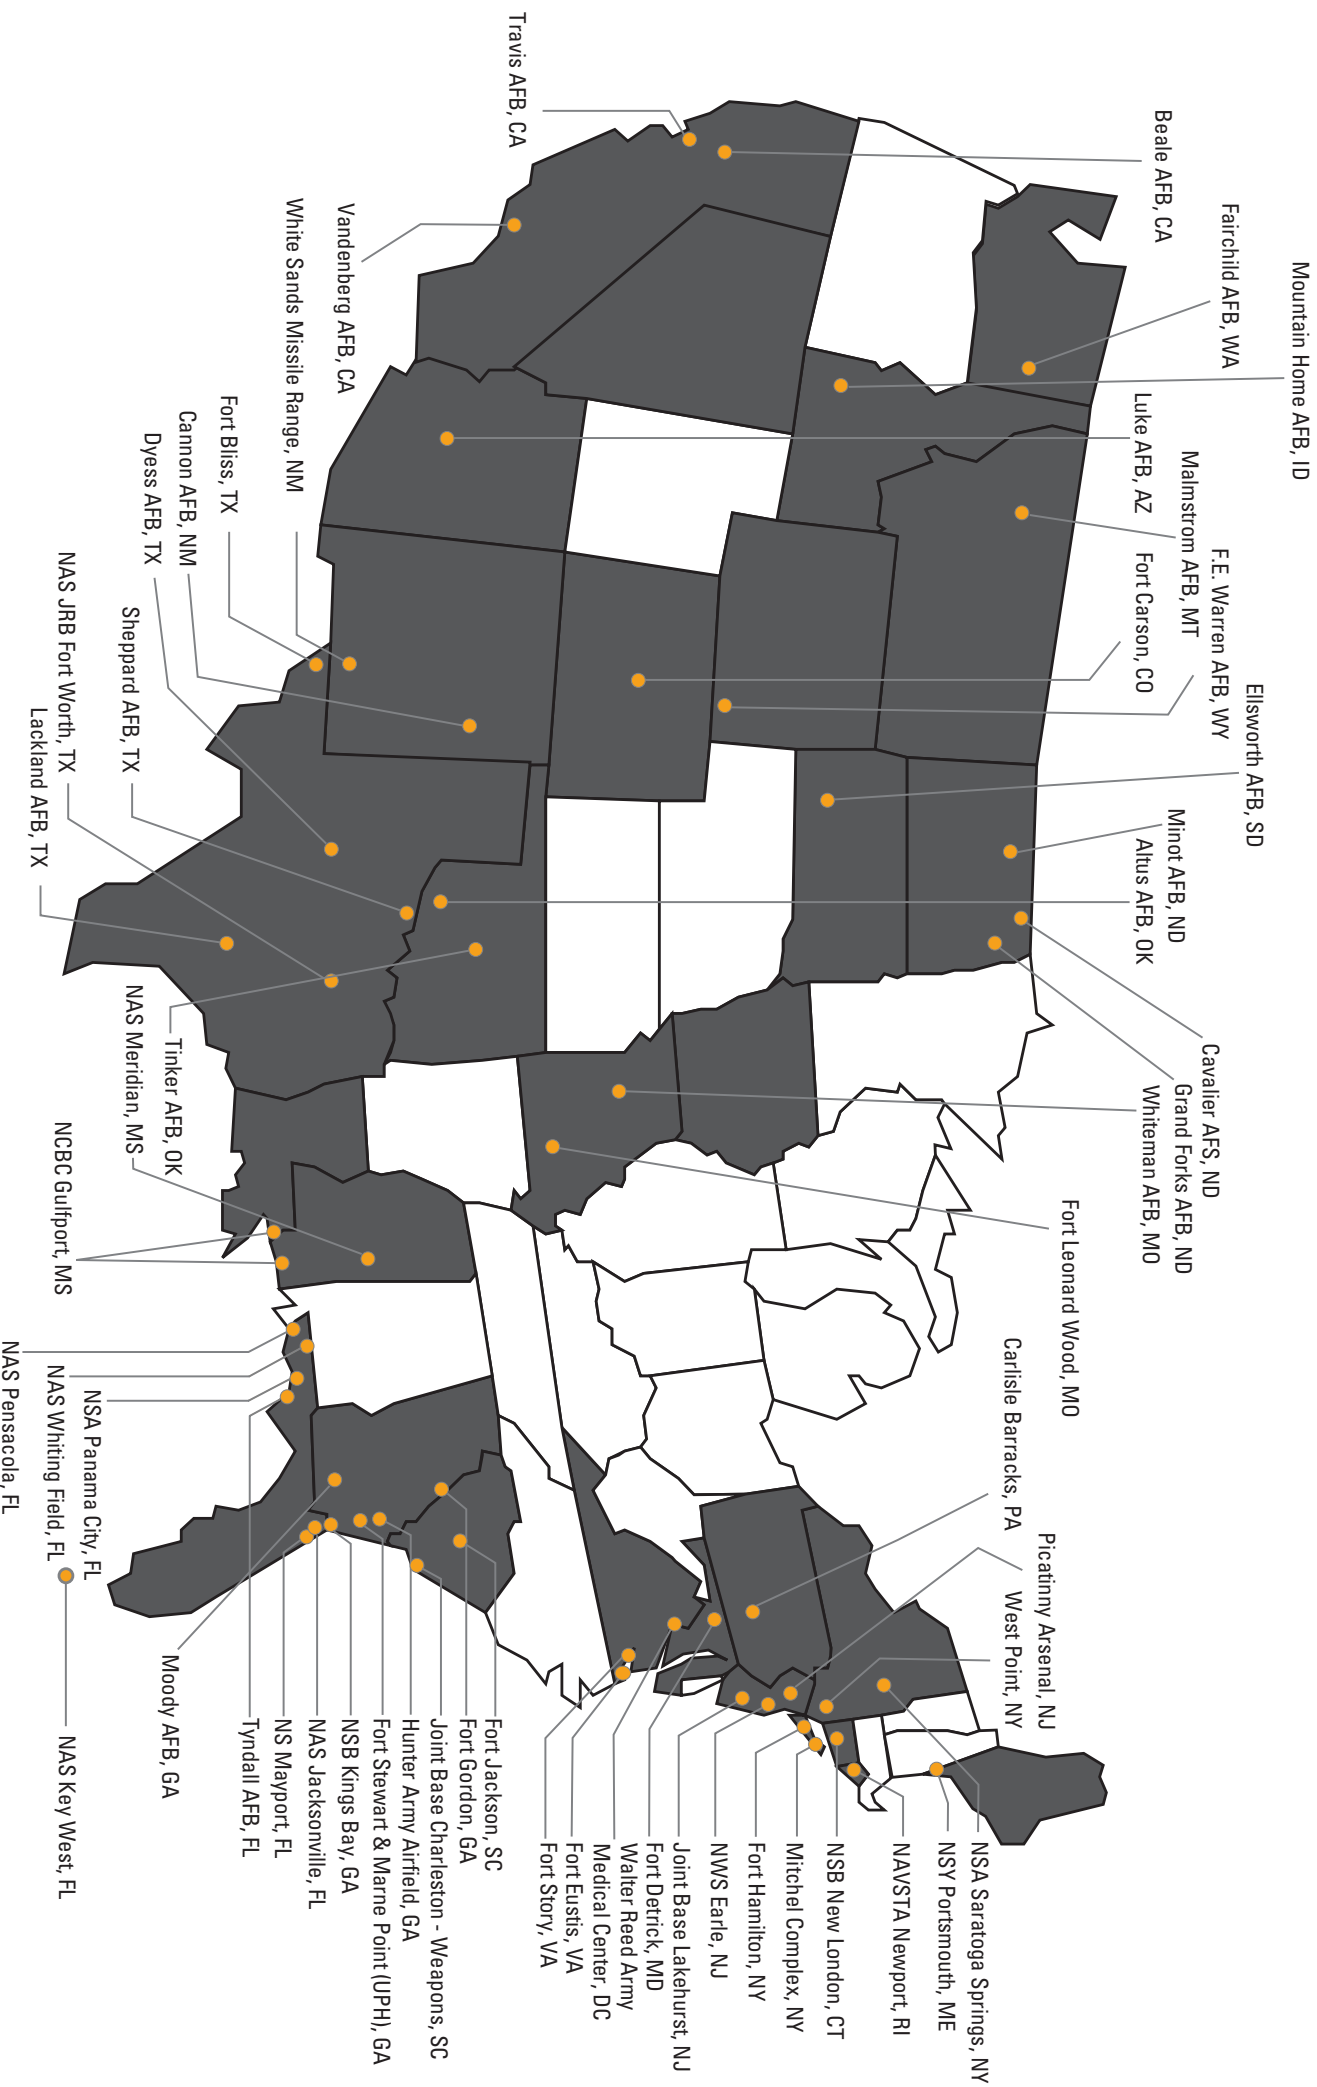

# PG\$ Rewards

**Balfour Beatty Communities wants to reward our loyal residents!**  
Contact your management office for details. Locations and branches of service on back.

Location	Phone Number	Website
<b>ARIZONA</b>		
Luke AFB	623-388-3515	LukeFamilyHousing.com
<b>CALIFORNIA</b>		
Beale AFB	530-788-9500	BealeFamilyHousing.com
Travis AFB	707-437-4571	TravisFamilyHousing.com
Vandenberg AFB	805-734-1445	VandenbergFamilyHousing.com
<b>COLORADO</b>		
Fort Carson	719-579-1606	FortCarsonFamilyHousing.com
<b>CONNECTICUT</b>		
NSB New London	860-446-5913	SubaseHomes.com
<b>FLORIDA</b>		
NAS Jacksonville	904-908-0821	NASJacksonvilleHomes.com
NAS Key West	305-292-5590	NASKeyWestHomes.com
NAS Pensacola	850-456-3120	NASPensacolaHomes.com
NAS Whiting Field	850-626-6202	NASWhitingFieldHomes.com
NS Mayport	904-270-8870	NSMayportHomes.com
NSA Panama City	850-236-1095	NSAPanamaCityHomes.com
Tyndall AFB	850-286-1700	TyndallFamilyHousing.com
<b>GEORGIA</b>		
Fort Gordon	706-772-7041	FtGordonFamilyHousing.com
Fort Stewart	912-408-2460	FortStewartFamilyHousing.com
Hunter AAF	912-459-2133	HAAFFamilyHomes.com
Marne Point	912-408-2501	MarnePointApartments.com
NSB Kings Bay	912-882-1211	NSBKingsBayHomes.com
<b>IDAHO</b>		
Mountain Home AFB	208.832.9900	MountainHomeFamilyHousing.com
<b>MARYLAND</b>		
Fort Detrick	240-379-6518	FtDetrickHomes.com
Glen Haven	301-649-9700	GlenHavenFamilyHousing.com
<b>MAINE</b>		
NSY Portsmouth	207-439-5052	NSYPortsmouthHomes.com
<b>MISSOURI</b>		
Fort Leonard Wood	573-329-0122	FtLWoodFamilyHousing.com
Whiteman AFB	660-687-0559	WhitemanAFBFamilyHousing.com
<b>MISSISSIPPI</b>		
NAS Meridian	601-679-7669	NASMeridianHomes.com
NCBC Gulfport	228-863-0424	NCBCGulfportHomes.com
<b>MONTANA</b>		
Malmstrom AFB	406-315-2262	MalmstromFamilyHousing.com
<b>NORTH DAKOTA</b>		
Cavalier AFS	701-270-7097	CavalierFamilyHousing.com
Grand Forks AFB	701-594-8000	GrandForksFamilyHousing.com
Minot AFB	701.727.0007	MinotFamilyHousing.com
<b>NEW JERSEY</b>		
Joint Base Lakehurst	732-408-1651	LakehurstHomes.com
NWS Earle	732-308-1003	NWSEarleHomes.com
Picatinny Arsenal	888-378-0715	PicatinnyArsenalHomes.com
<b>NEW MEXICO</b>		
Cannon AFB	575-784-7141	CannonFamilyHousing.com
White Sands Missile Range	575-674-2463	WhiteSandsHousing.com
<b>NEW YORK</b>		
Fort Hamilton	718-630-4697	FtHamiltonHomes.com
Mitchel Manor	516-292-0924	MitchelHomes.com
NSA Saratoga Springs	518-587-3101	NSASaratogaSpringsHomes.com
West Point	845-446-6407	WestPointFamilyHousing.com
<b>OKLAHOMA</b>		
Altus AFB	580-379-4002	AltusFamilyHousing.com
Tinker AFB	405-610-3637	TinkerFamilyHousing.com
<b>PENNSYLVANIA</b>		
Carlisle Barracks	717-243-7177	CarlisleBarracksHomes.com
<b>RHODE ISLAND</b>		
NAVSTA Newport	401-846-8877	NAVSTANewportHomes.com
<b>SOUTH CAROLINA</b>		
Fort Jackson	803-738-8275	FtJacksonFamilyHousing.com
Joint Base Charleston	843-797-5631	NWSCharlestonHomes.com
<b>SOUTH DAKOTA</b>		
Ellsworth AFB	605.923.9000	EllsworthFamilyHousing.com
<b>TEXAS</b>		
Dyess AFB	325-701-9277	DyessFamilyHomes.com
Fort Bliss	915-564-0795	FtBlissFamilyHousing.com
Lackland AFB	210-674-9366	LacklandAFBFamilyHousing.com
NAS JRB Fort Worth	817-386-5207	NASJRBFortWorthHomes.com
Sheppard AFB	940-500-4075	SheppardFamilyHousing.com
<b>VIRGINIA</b>		
Fort Eustis	757-369-8335	FtEustisHomes.com
Fort Story	757-962-3511	FtStoryFamilyHousing.com
<b>WASHINGTON</b>		
Fairchild AFB	509-244-6500	FairchildFamilyHousing.com
<b>WYOMING</b>		
F.E. Warren AFB	307 432-0200	FEWarrenFamilyHousing.com